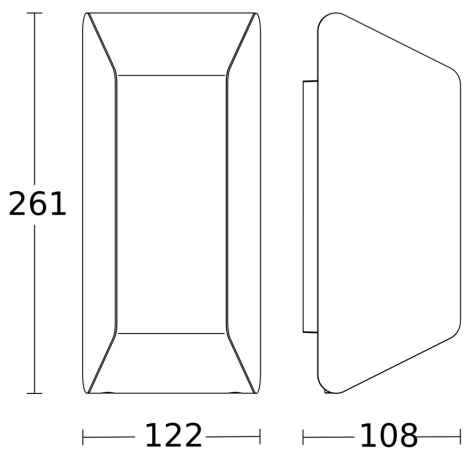

Technical specifications

Dimensions (L x W x H)	108 x 122 x 261 mm	Impact resistance	IK07
With lamp	No	IP-rating	IP44
Manufacturer's Warranty	3 years	Protection class	II
With remote control	No	Ambient temperature	-20 – 40 °C
Version	without motion detector	Housing material	Plastic
PU1, EAN	4007841068882	Cover material	Plastic, opal
Application, place	Outdoors	Mains power supply	220 – 240 V / 50 – 60 Hz
Application, room	garden, front door, courtyard & driveway, all round the building, terrace / balcony	Output	15 W
Colour	Anthracite	Base	E27
includes sheet of self-adhesive numbers	No	Interconnection	No
Installation site	wall		

Outdoor light without sensor

L 30

without motion detector
EAN 4007841 068882
Article number 068882

Dimension Drawing

Circuit diagram